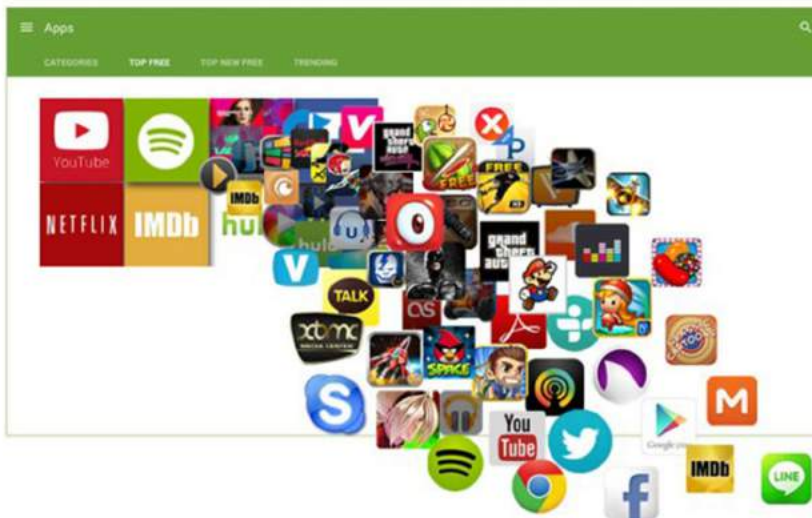

Give your TRU TOUCH display a boost

Explore a world of options on the big display. Connect X10D to your **TRU TOUCH** and download your favorite apps from the built-in Google Play Store. Use your finger to control the screen, and adjust the floating control pad that stays in view for easy access.

Customize your display for your needs.

Remove delays or confusion of trying to find the right app you need for a lesson. Completely customize the user interface home screen to make it easier than ever to quickly access your favorite and most important apps. Up to 11 slots are available to place and arrange the apps that you use during the day.

Access to over a million apps

Use the Google Play Store button to browse and install any apps you need to your X10D.

Add educational game apps, video players such as YouTube, and video conferencing apps like Skype to contact classrooms around the world.