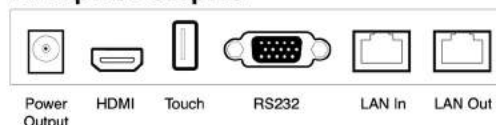

AV Inputs / Outputs